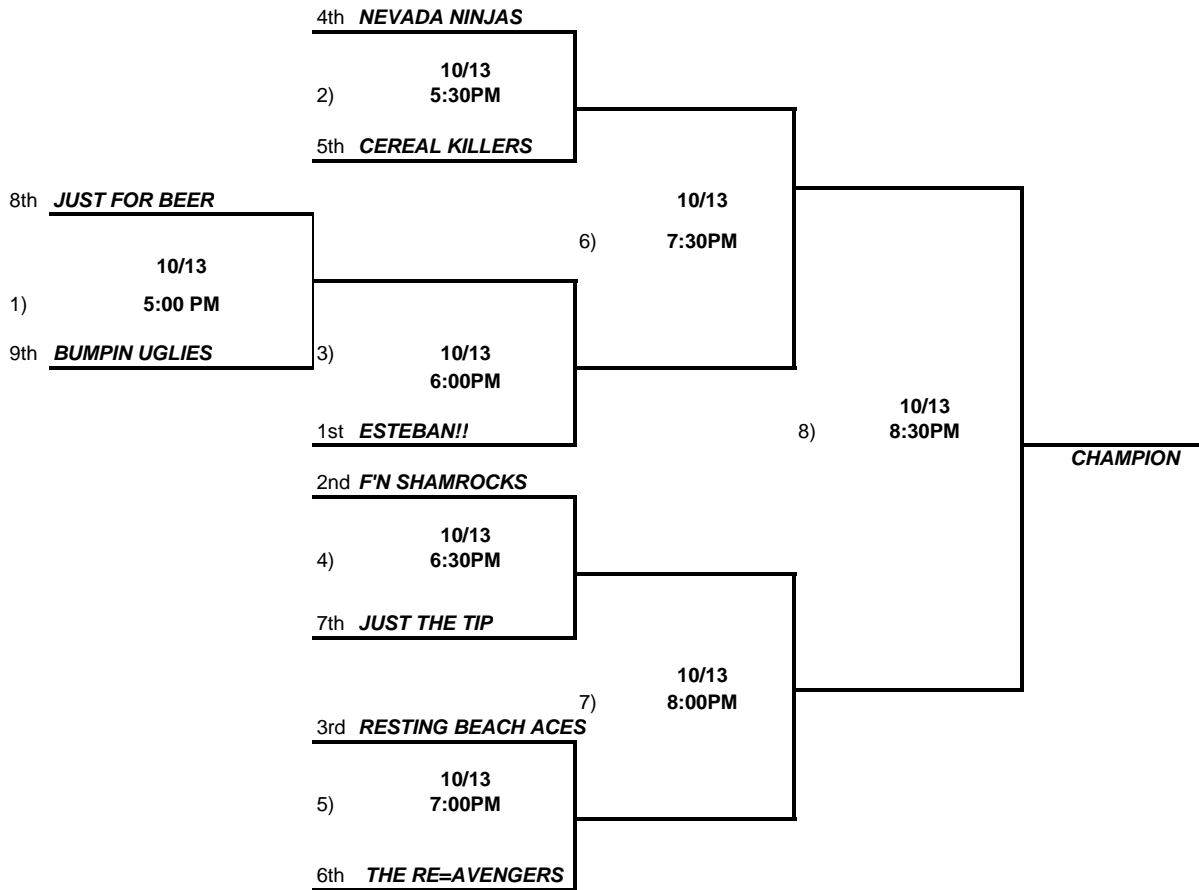

2019 FALL PLAYOFFS - SUNDAY COED CC1-2 - COURT 2

PLAYOFF RULES-

- * SINGLE ELIMINATION PLAYOFFS
- * BEST 2 OF 3 * RALLY SCORED
- * FIRST 2 GAMES TO 21/ WIN BY 2/ CAP AT 23
- * THIRD GAME IF NECESSARY/ 15 WIN BY 1
- * NO TIME LIMIT * HAVE YOUR TEAM READY EARLY

** THE FOOT CLAN IS EXCLUDED PER THEIR REQUEST**