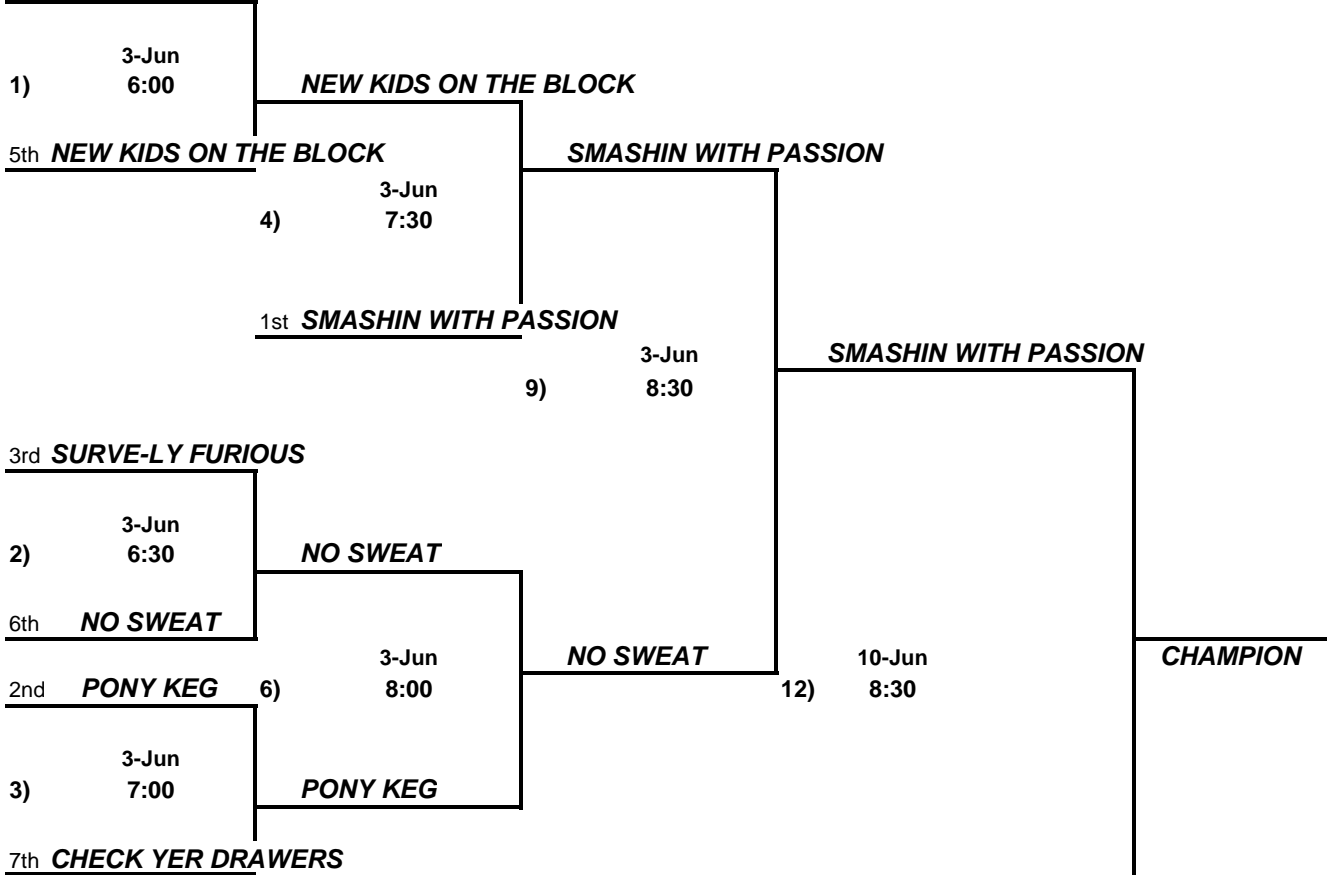

2019 SPRING PLAYOFFS - MONDAY MENS 4s A / COURT 2

PLAYOFF RULES-

UPDATED

- * DOUBLE ELIMINATION PLAYOFFS
- * BEST 2 OF 3
- * FIRST 2 GAMES TO 21/WIN BY 2/CAP AT 23
- * THIRD GAME IF NECESSARY/15 WIN BY 1
- * NO TIME LIMIT
- *HAVE YOUR TEAM READY TO PLAY
- *FORFEIT POLICY IN EFFECT

4th SPIKIN SIE DEUTSCH

LOSERS BRACKET