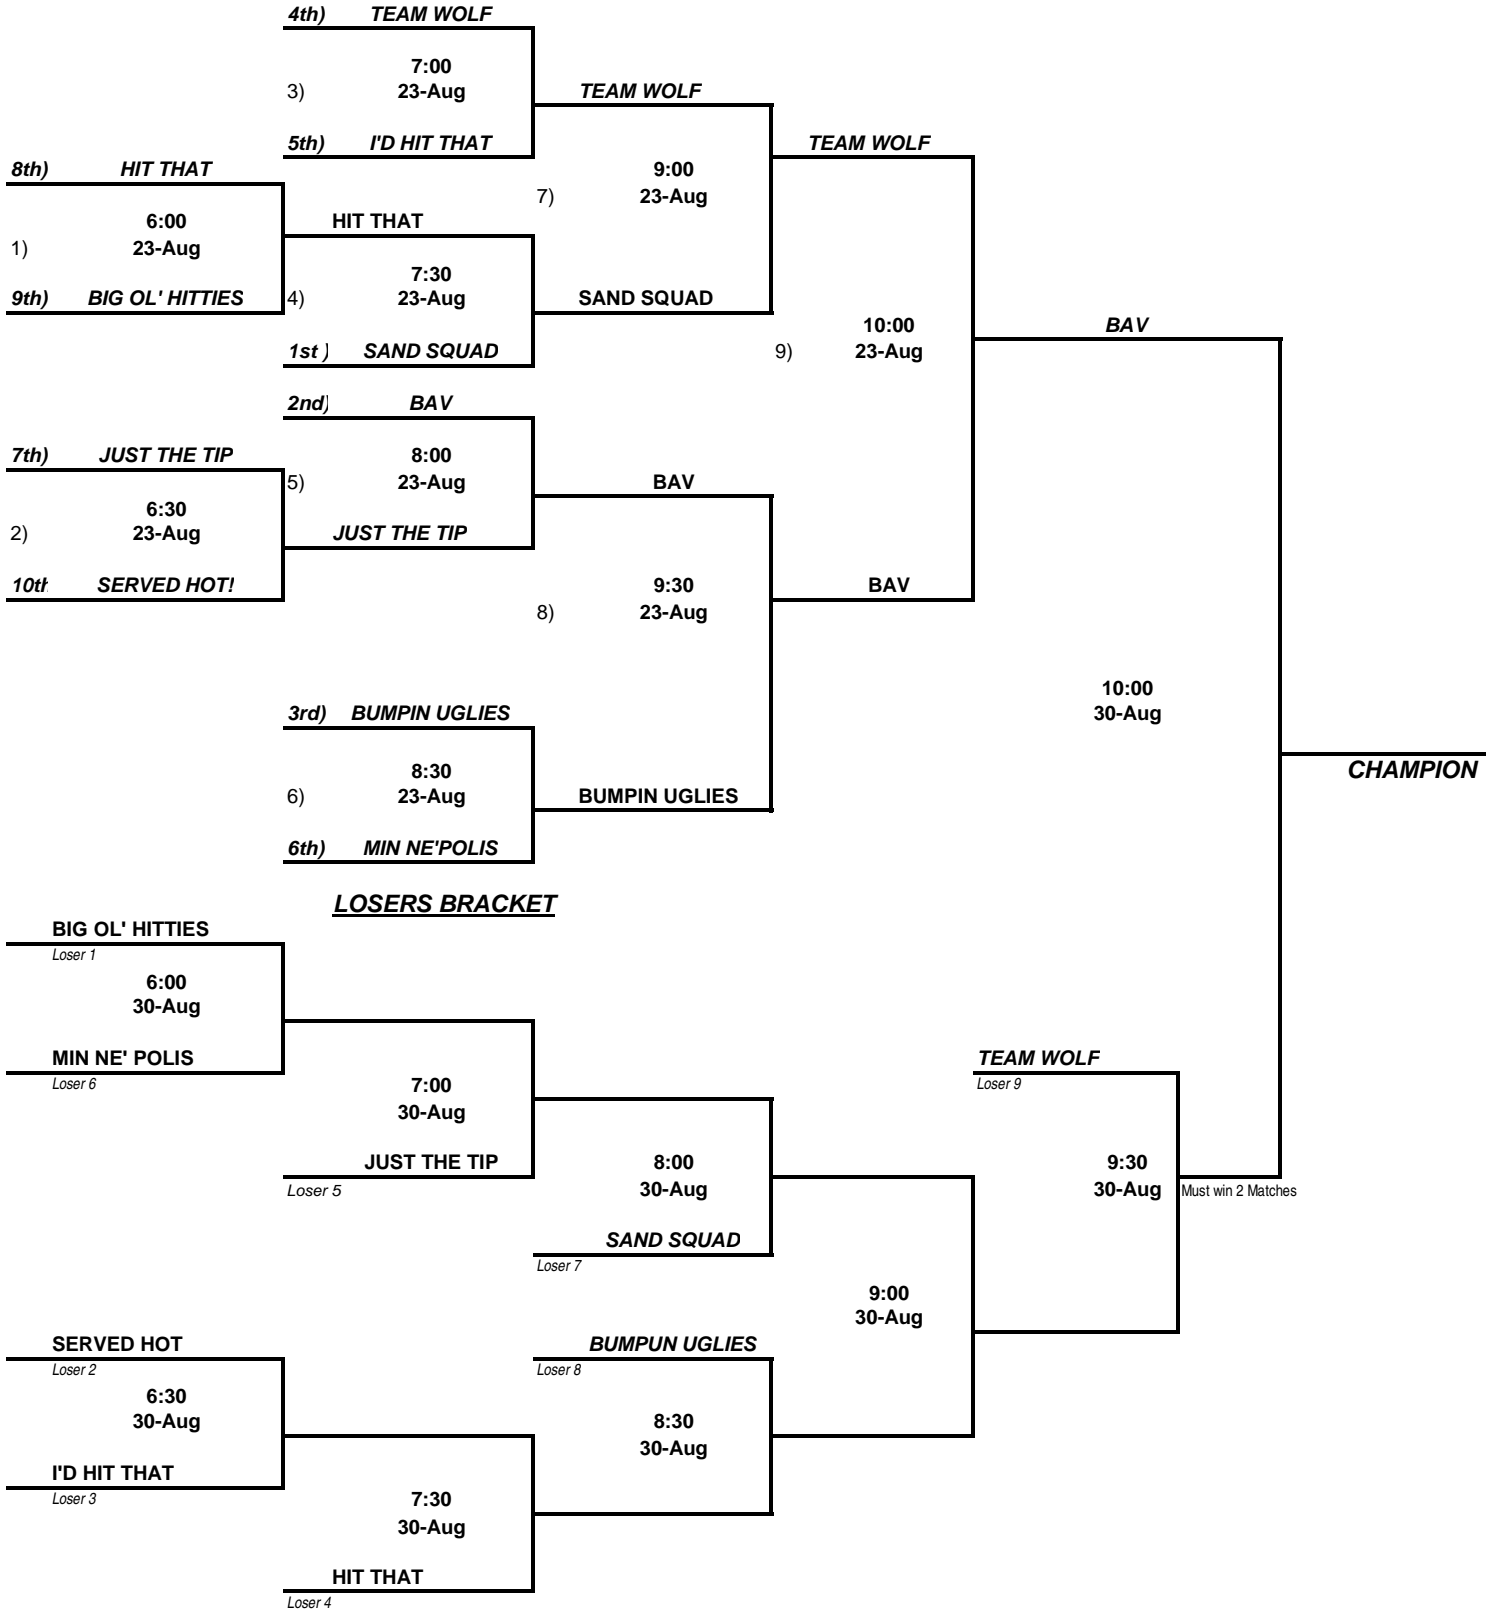

**2018 SUMMER PLAYOFFS - THURSDAY COED BB / COURT 2**

**PLAYOFF RULES-**

**UPDATED**

- \* DOUBLE ELIMINATION PLAYOFFS
- \* BEST 2 OF 3
- \* FIRST 2 GAMES TO 21/ WIN BY 2/ CAP AT 23
- \* THIRD GAME IF NECESSARY/ 15 WIN BY 1
- \* NO TIME LIMIT
- \* HAVE YOUR TEAM READY \*FORFEIT POLICY IN EFFECT