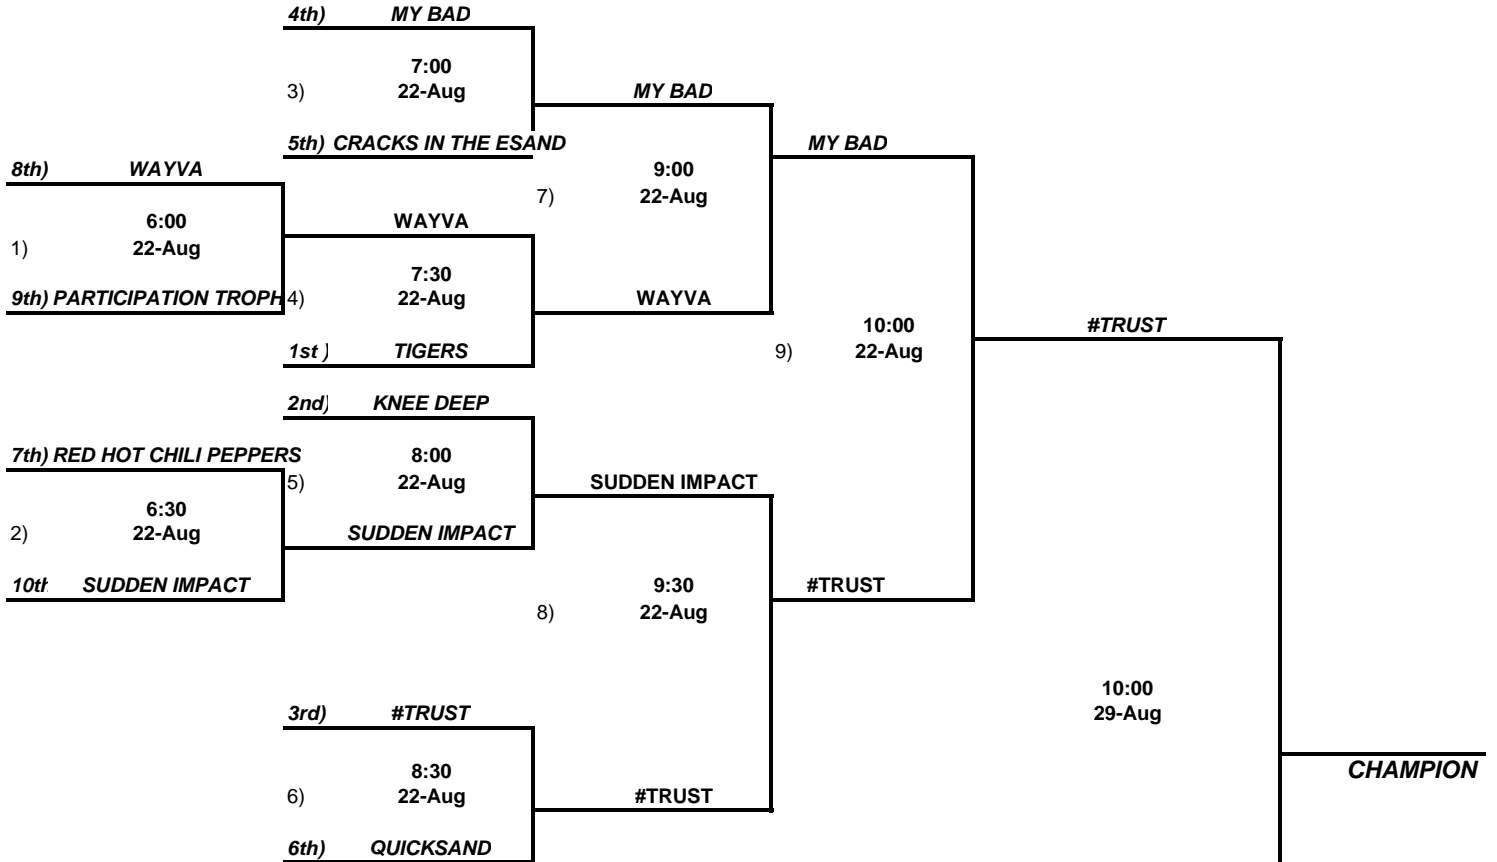

2018 SUMMER PLAYOFFS - WEDNESDAY COED B / COURT 3

PLAYOFF RULES-

UPDATED

- * DOUBLE ELIMINATION PLAYOFFS
- * BEST 2 OF 3
- * FIRST 2 GAMES TO 21/ WIN BY 2/ CAP AT 23
- * THIRD GAME IF NECESSARY/ 15 WIN BY 1
- * NO TIME LIMIT
- * HAVE YOUR TEAM READY *FORFEIT POLICY IN EFFECT

LOSERS BRACKET