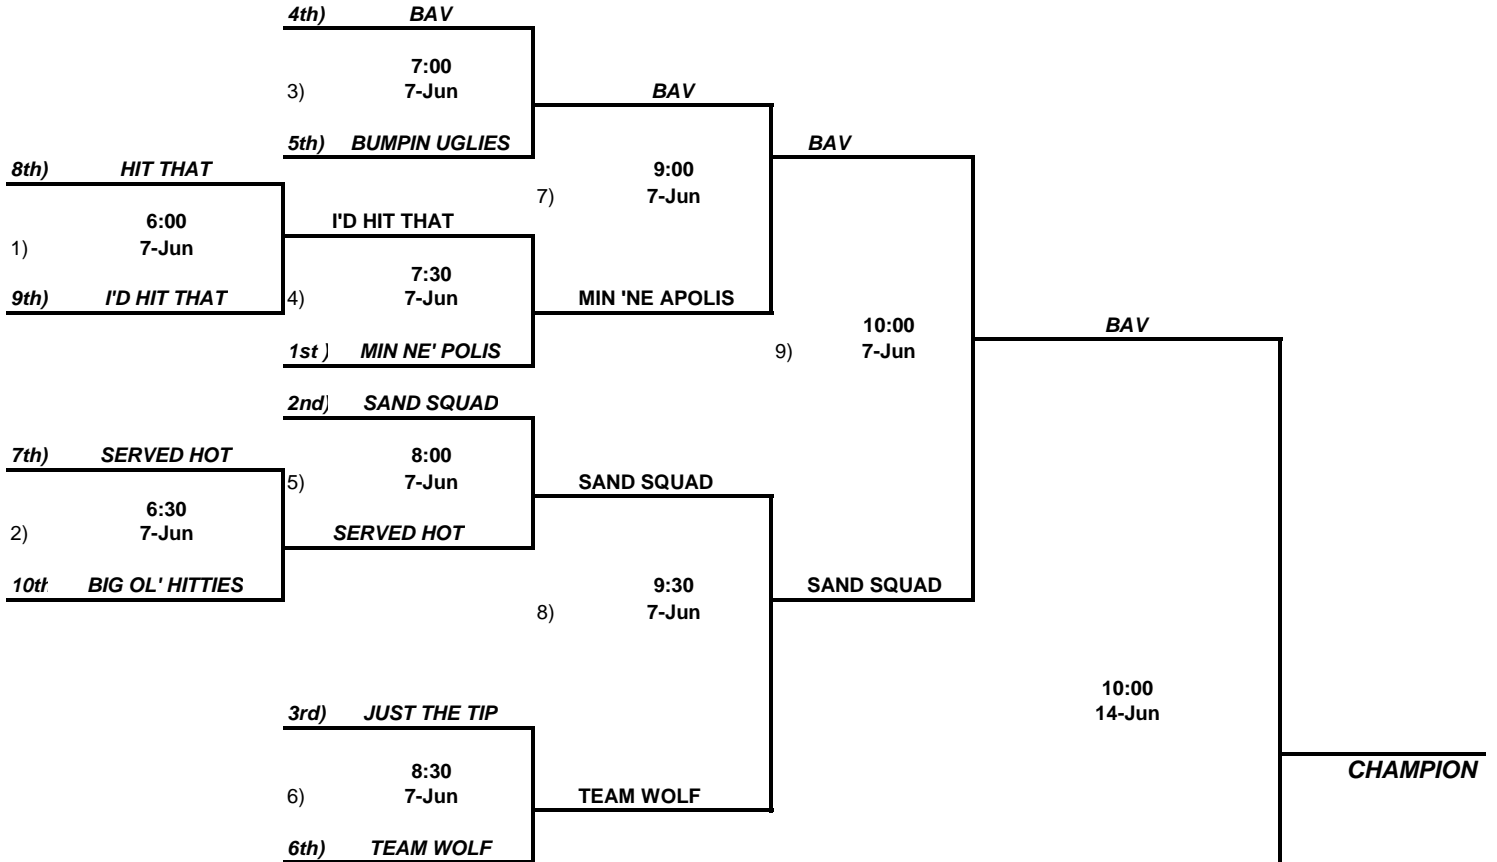

2018 SPRING PLAYOFFS - THURSDAY COED BB / COURT 2

PLAYOFF RULES-

UPDATED

- * DOUBLE ELIMINATION PLAYOFFS
- * BEST 2 OF 3
- * FIRST 2 GAMES TO 21/ WIN BY 2/ CAP AT 23
- * THIRD GAME IF NECESSARY/ 15 WIN BY 1
- * NO TIME LIMIT
- * HAVE YOUR TEAM READY *FORFEIT POLICY IN EFFECT

LOSERS BRACKET