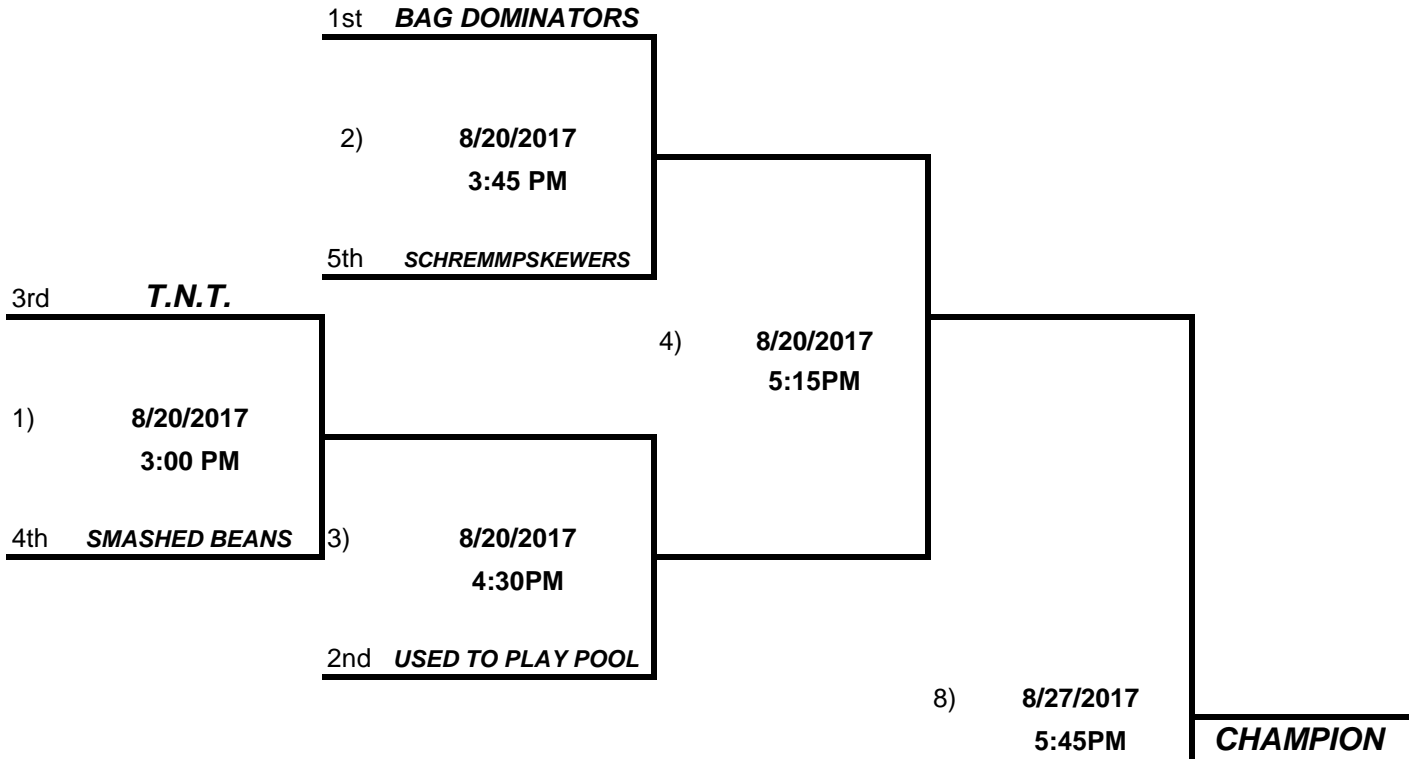

2017 Mama G's Bean Bag Playoffs

- * BEST 2 OUT OF 3 GAMES, FIRST 2 GAMES TO 21
- * IF 3RD GAME IS NEEDED, WILL PLAY TO 15
- * ALL OTHER RULES WILL BE THE SAME AS LEAGUE PLAY
- * GAMES TIMES ARE ESTIMATED, PLEASE BE EARLY
- * ANY QUESTIONS PLEASE EMAIL JUSTINE AT LEAGUES@MAMAGS.COM

LOSERS BRACKET